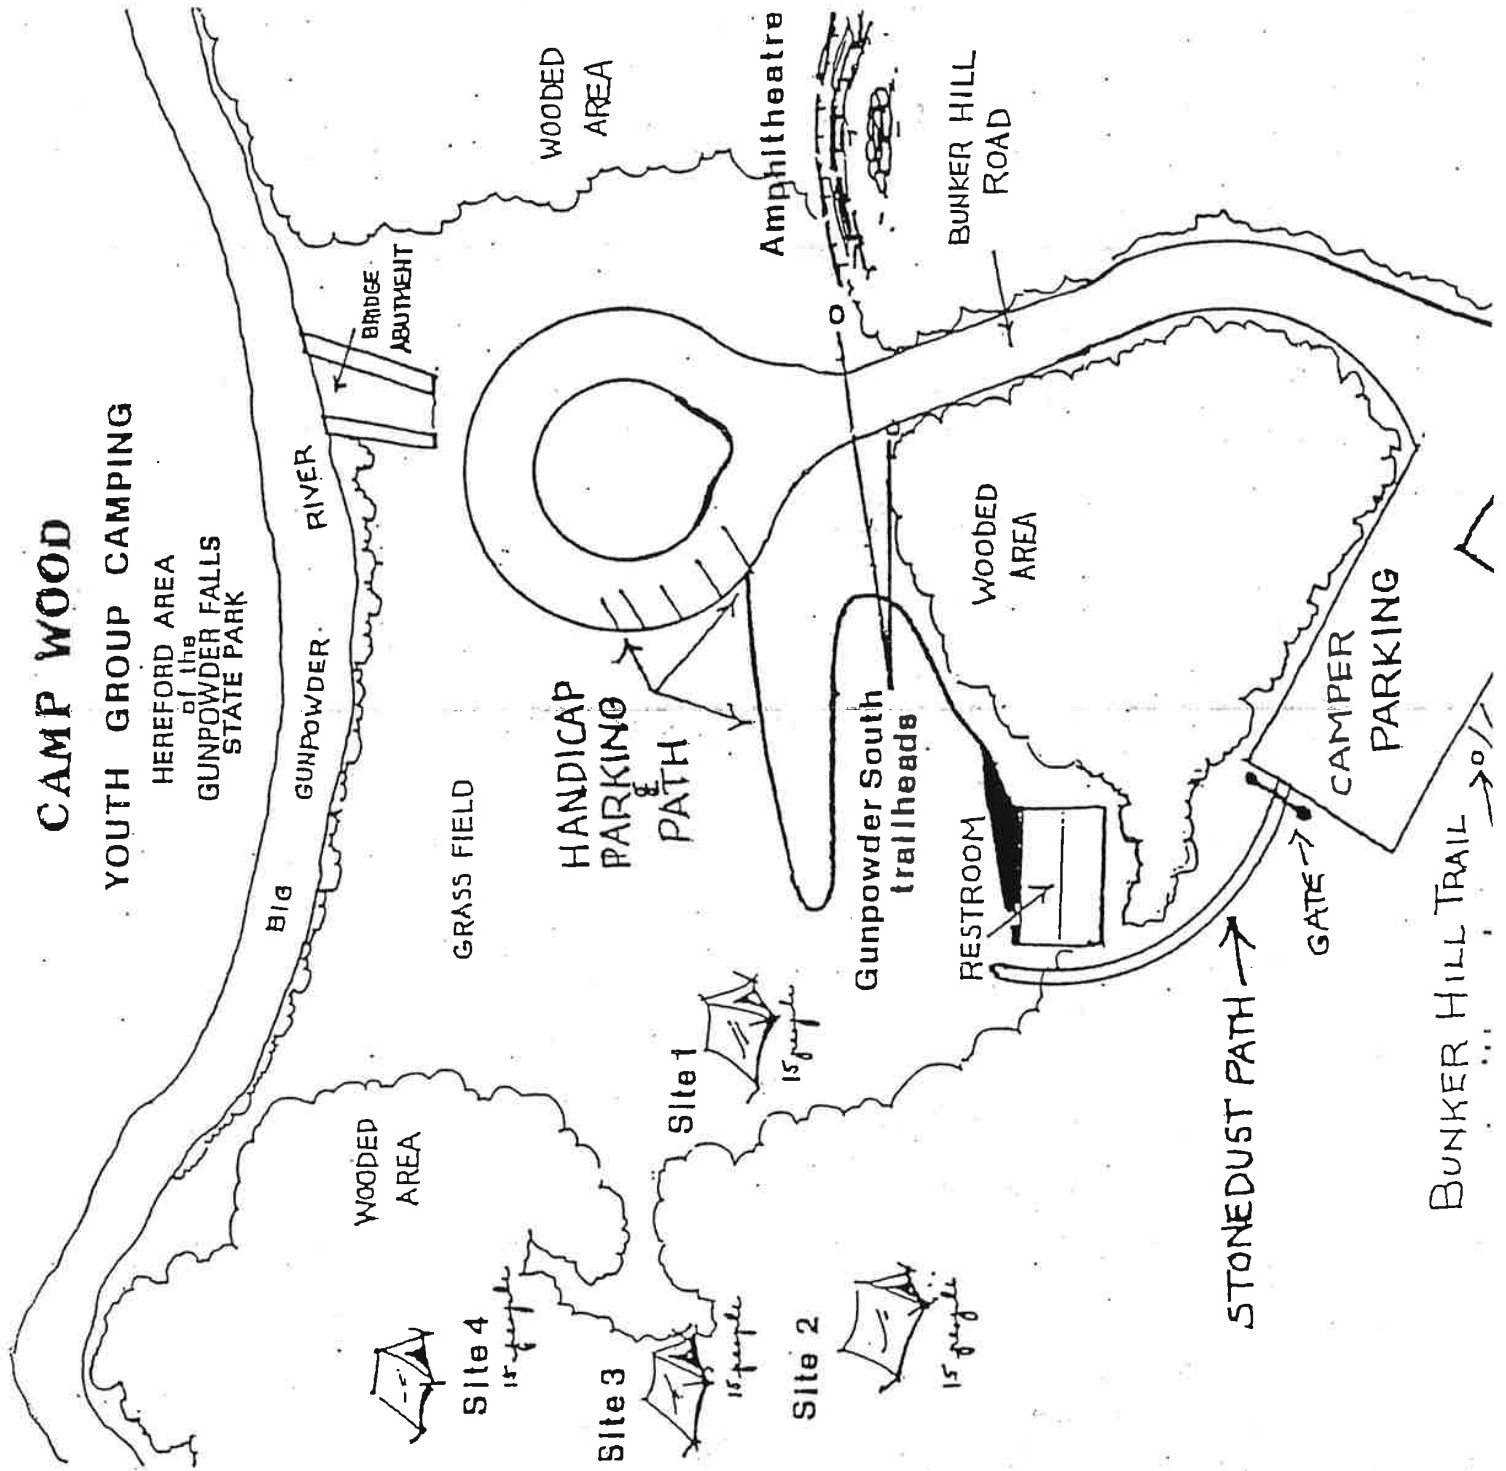

# CAMP WOOD

## YOUTH GROUP CAMPING

HEREFORD AREA  
of the  
GUNPOWDER FALLS  
STATE PARK

Directions: From I-83 North  
Take Exit 27-A onto Mt. Carmel Road East  
At light, turn left onto York Road  
Just past Hereford High School, turn left on Bunker Hill Road  
Go about 1/4 mile and the parking is on the left.

## Camp Cone Youth Group Camp Site

The site features primitive camping, fire rings and tables. No potable water. An amphitheatre is also available for programs. Please be advised that there is not physical address for this location, and the address provided by several websites is not correct.

The GPS coordinates for Camp Cone: 39.437475 -76.471605.

Driving directions from I-95:

Take exit 74 West onto Rt. 147, Harford Road

From Harford Road (MD-147), turn onto Sharon Drive. When you reach Camp Cone Road, turn left. The park is located at the very end of Camp Cone Road. There will be a designated turn around and a park sign by the main gate.